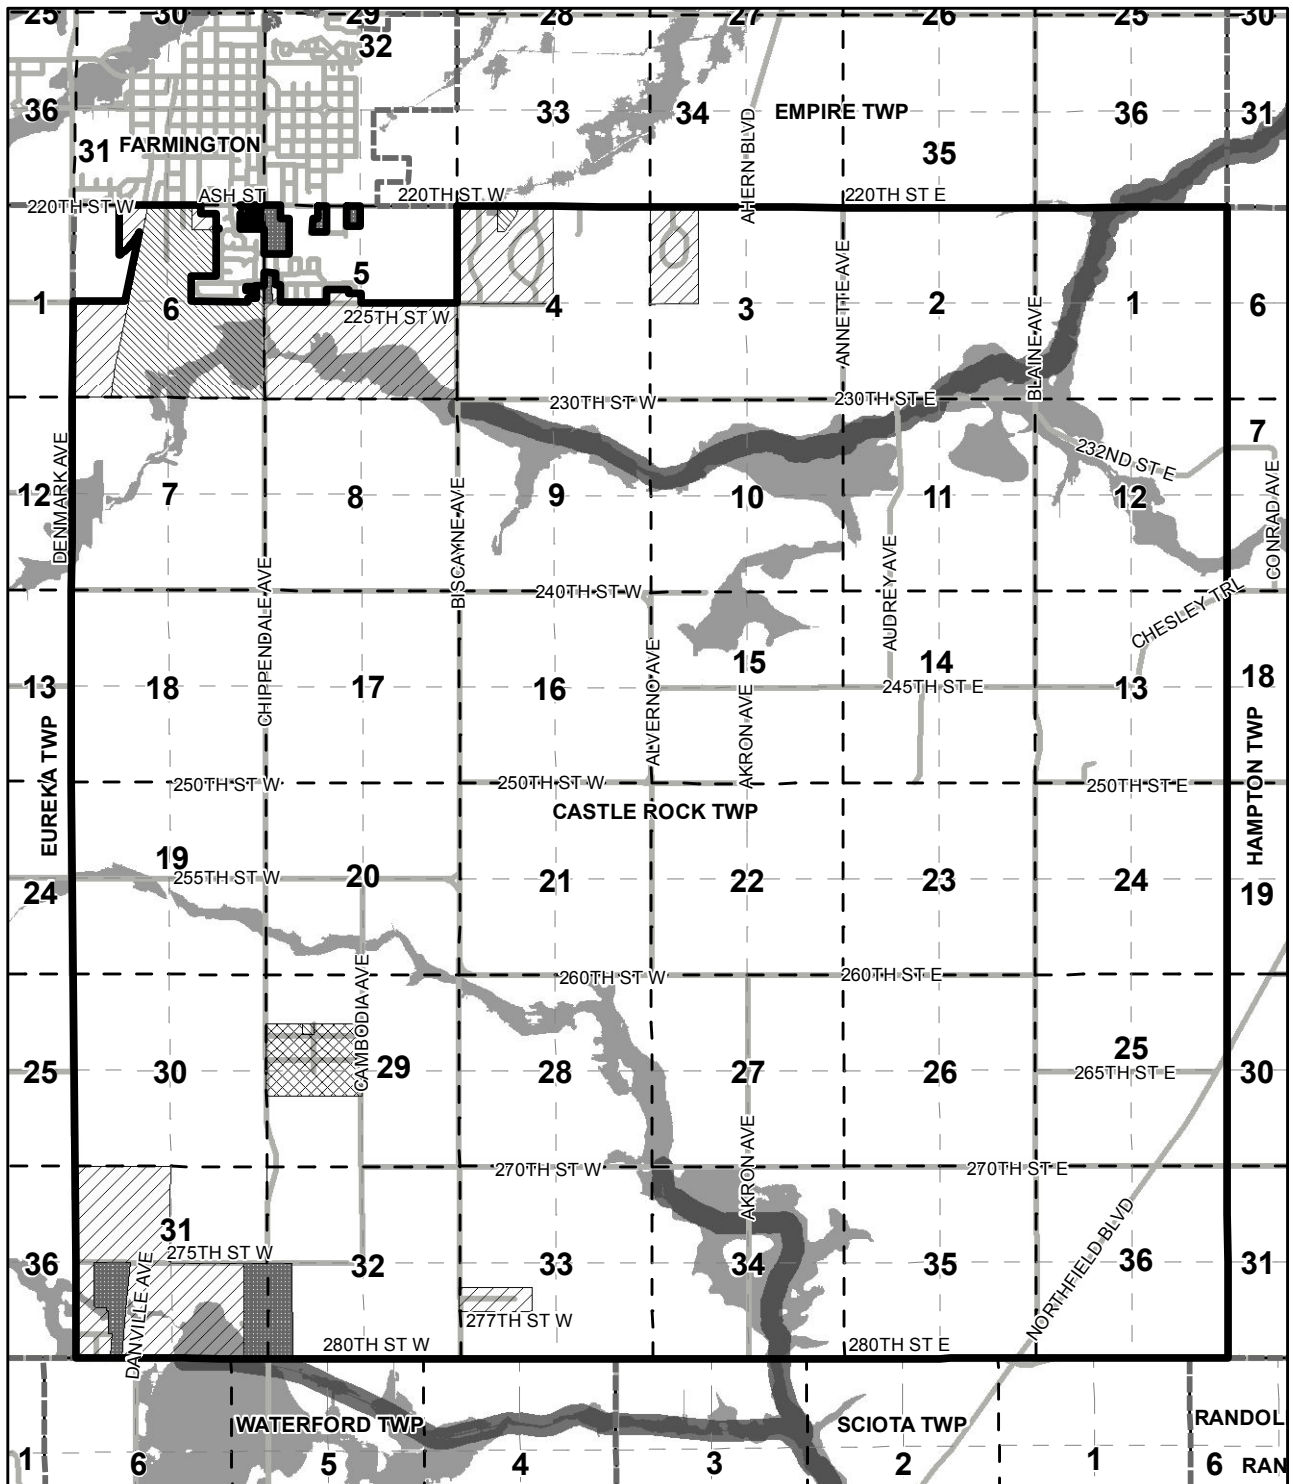

CASTLE ROCK TOWNSHIP - ZONING MAP

Legend

- | | | |
|---|---|--|
|  AG |  PUB/REC |  Shoreland Overlay |
|  COM/IND |  RR-1 |  Floodplain Overlay |
| |  RR-2 |  Castle Rock Twp |

0 0.5 1 2 Miles

December 26, 2012